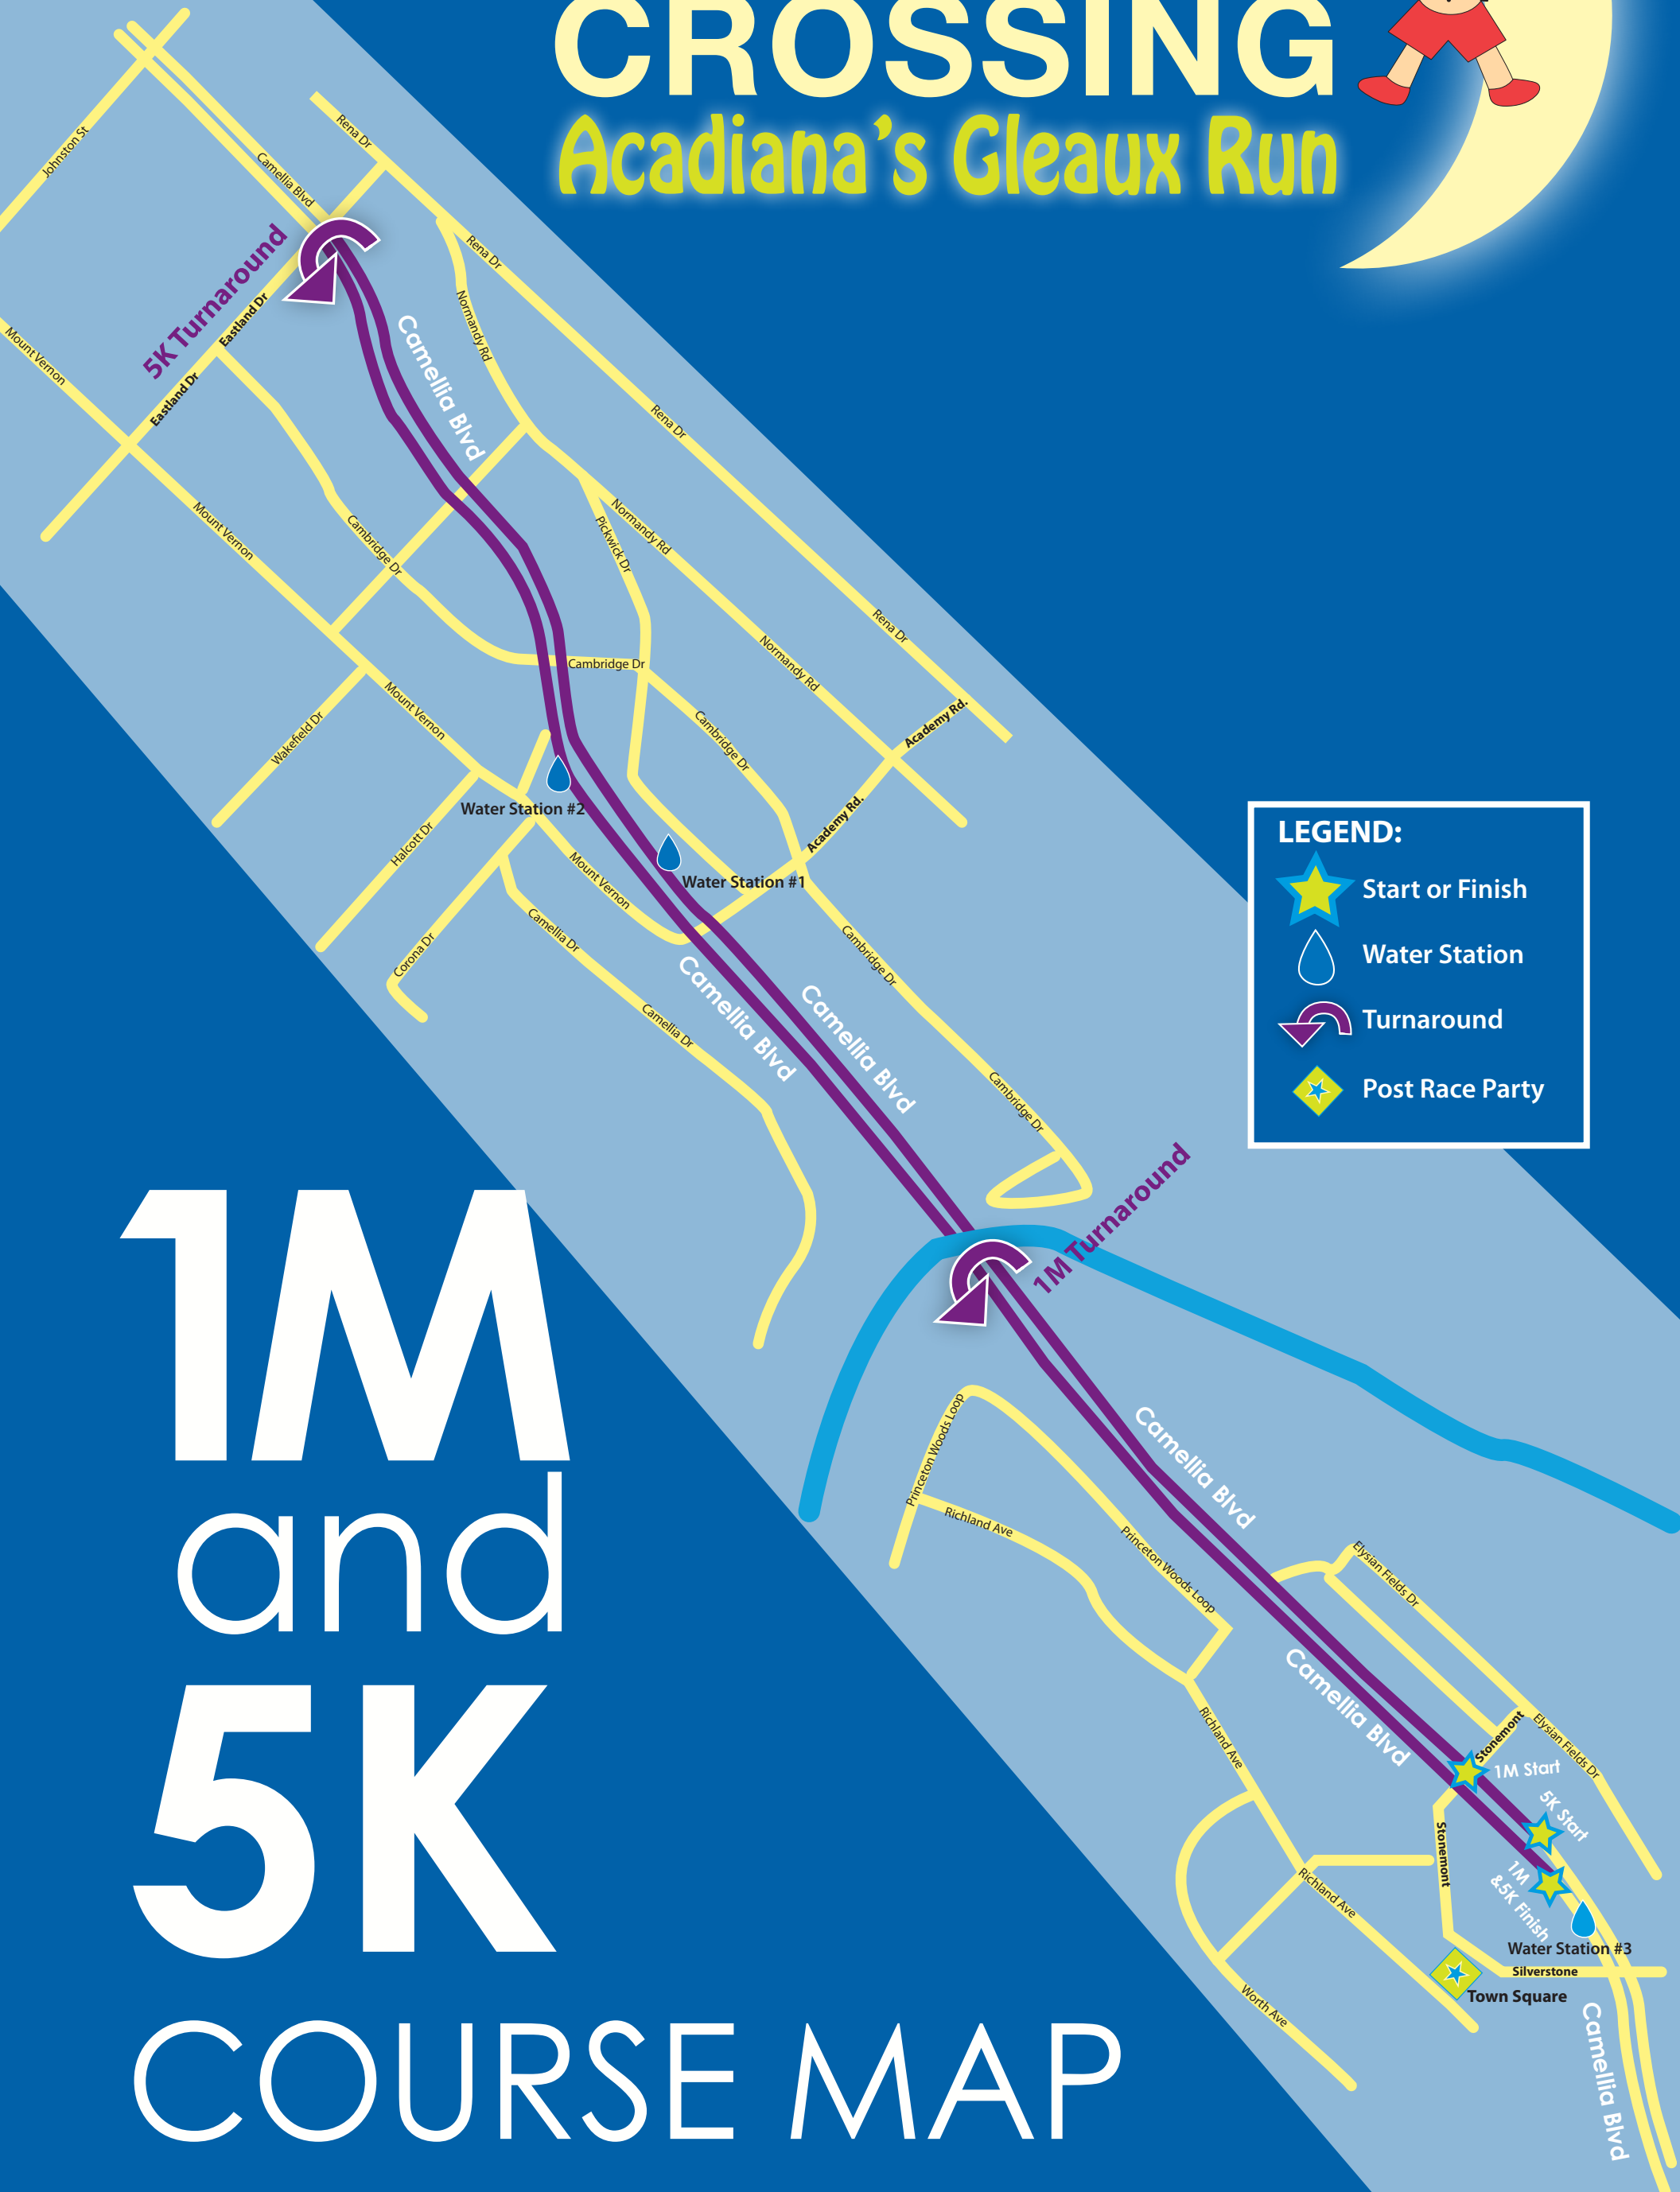

CAMELLIA CROSSING

Acadiana's Gleaux Run

LEGEND:

- Start or Finish
- Water Station
- Turnaround
- Post Race Party

1M and 5K COURSE MAP